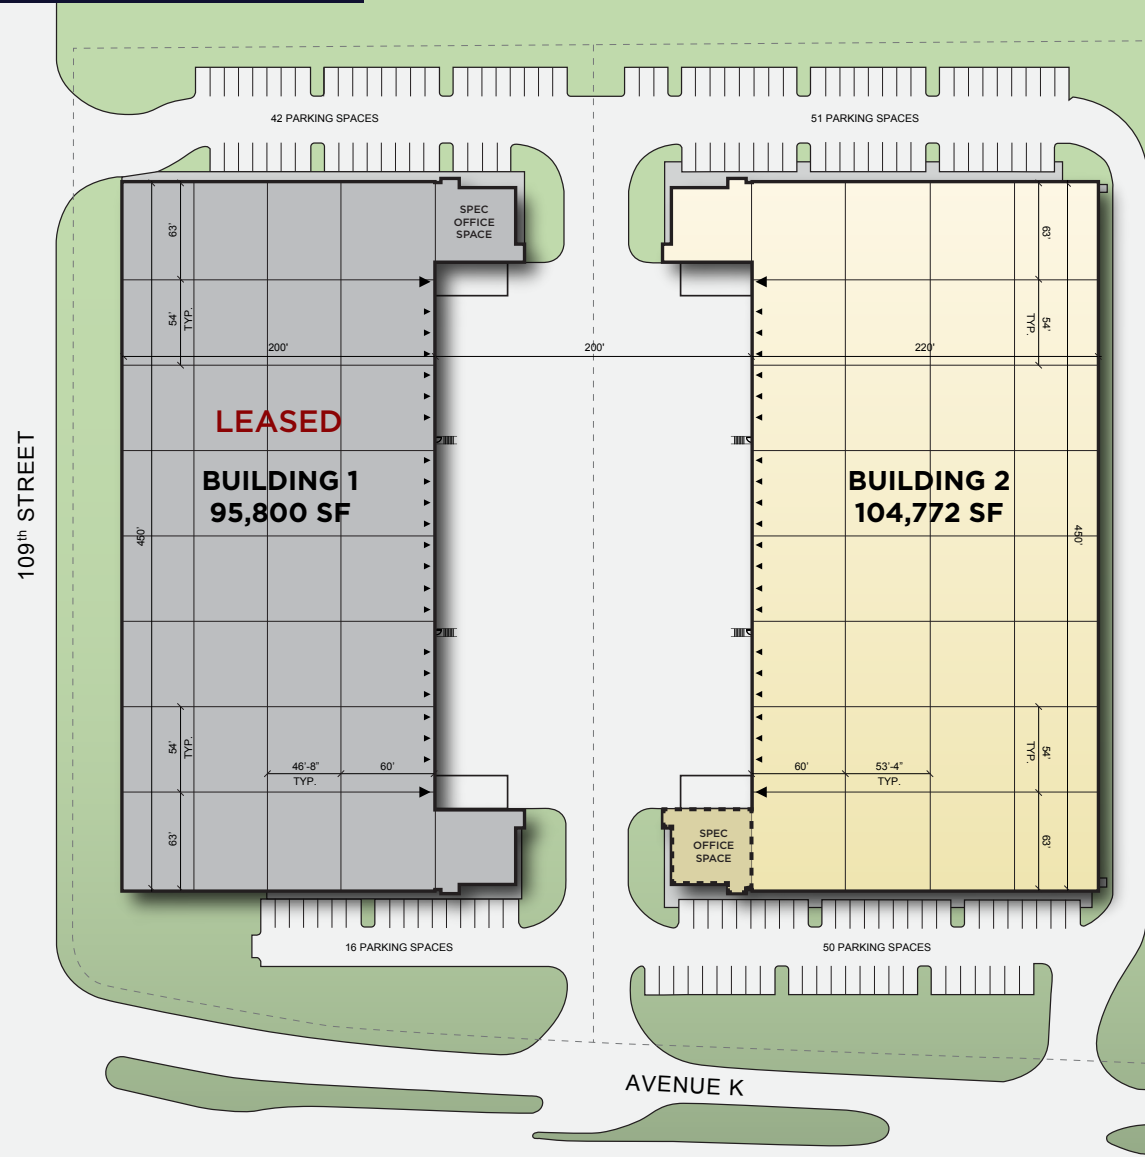

30,000 to
104,772 SF

Constellation Commerce 360

951 Avenue K, Grand Prairie, TX 75050

Available for Lease

green  ready

Divisible to
30K SF

32'
clear height

0.5 miles from
HWY 360

4.5 miles from
DFW Airport

Building 1.....	LEASED
Building 2.....	104,772 SF

Total **104,772 SF**

- Premier infill location in the GSW submarket of Dallas/Fort Worth
- Located .5 miles from Hwy 360, 1.5 miles from I-30, and 4.5 miles from the South entrance of the DFW airport
- State-of-the-art buildings featuring 32' clear height and multiple points of access
- Designed to achieve LEED Certification with "Green Ready" features including conduit for EV charging stations

30,000 to
104,772 SF

Constellation Commerce 360

951 Avenue K, Grand Prairie, TX 75050

Available for Lease

BUILDING 1 DETAILS

- 95,800 SF
- Divisible to - 30,000 SF
- Spec Office Space: 2,755 SF
- 20 dock high doors
- 2 ramped doors
- 32' clear height
- 54' x 46'-8" bays with 60' speed bays
- ESFR
- 58 car parks
- 200' shared truck courts

BUILDING 2 DETAILS

- 104,772 SF
- Divisible to - 30,000 SF
- Spec Office Space: 2,747 SF
- 20 dock high doors
- 2 ramped doors
- 32' clear height
- 54' x 46'-8" bays with 60' speed bays
- ESFR
- 101 car parks
- 200' shared truck courts