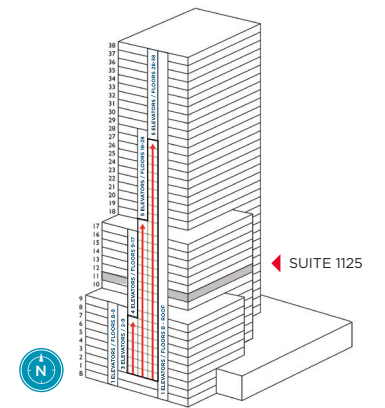

SUITE 1125

3,341 SF

MERCEDES ANGELL | +1 813 204 5344 | mercedes.angell@cushwake.com
BARRY OAKS, CCIM | +1 813 204 5307 | barry.oaks@cushwake.com
MARISSA ANGELL | +1 813 367 6437 | marissa.angell@cushwake.com