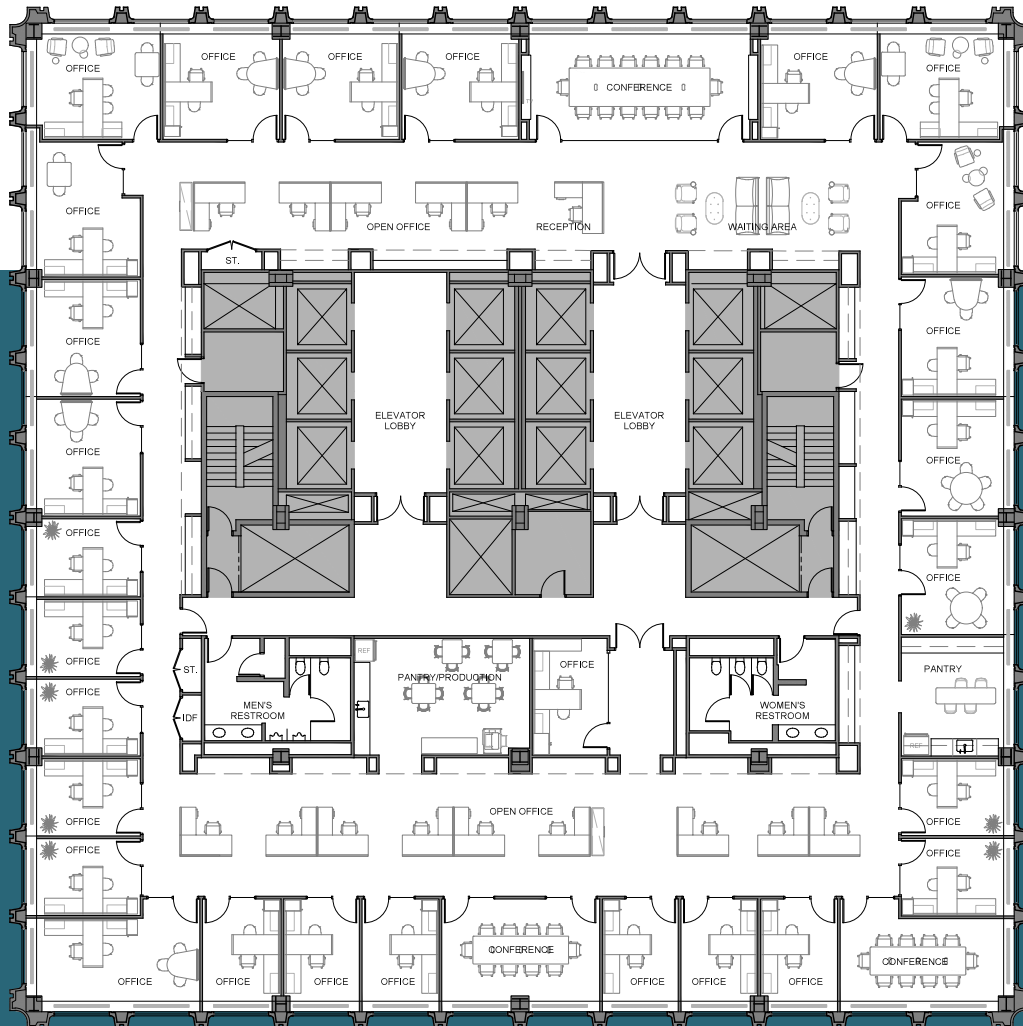

AVAILABLE NOW
(30,166 RSF CONTIGUOUS BLOCK)

- 1 Reception
- 1 Large Conference Room
- 2 Medium Conference Rooms
- 14 Desks
- 28 Offices
- 1 Pantry/Production
- 1 Pantry
- 2 Storage Spaces
- 1 IDF

JD LUMPKIN
jd.lumpkin@cushwake.com
415.658.3648
Lic. 01215057